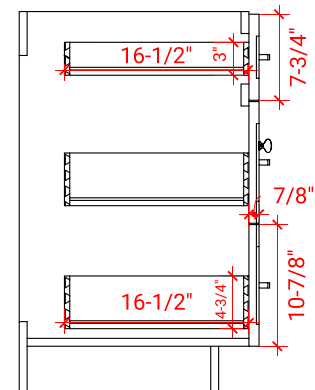

HAMLET 61" DOUBLE SINK CABINET

ARIEL

FO61D

BASE CABINET DIMENSIONS

60" W x 21.5" D x 34.5" H

FEATURES

- Solid wood frame & plywood panels
- Dovetail drawers and joints
- Soft closing doors & drawers

HARDWARE FINISHES

AVAILABLE COLORS

FRONT VIEW

SIDE VIEW

PLAN VIEW

61" DOUBLE RECTANGLE SINK THIN COUNTERTOP

OVERALL DIMENSIONS

61" W x 22" D x 0.75" H

COUNTERTOP OPTIONS

COUNTERTOP PLAN VIEW

EDGE SIDE VIEW

THREE DIMENSIONAL COUNTERTOP VIEW