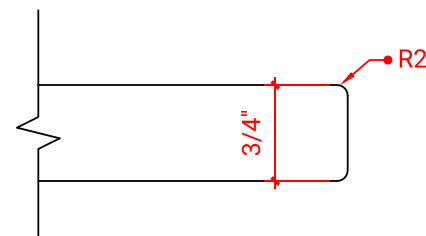

HAMLET 61" DOUBLE SINK CABINET

ARIEL

FO61D

BASE CABINET DIMENSIONS

60" W x 21.5" D x 34.5" H

FEATURES

- Solid wood frame & plywood panels
- Dovetail drawers and joints
- Soft closing doors & drawers

HARDWARE FINISHES

AVAILABLE COLORS

FRONT VIEW

SIDE VIEW

PLAN VIEW

61" DOUBLE RECTANGLE SINK THIN COUNTERTOP

OVERALL DIMENSIONS

61" W x 22" D x 0.75" H

COUNTERTOP OPTIONS

Carrara Marble
CW2-061D-REC-CT

FEATURES

- Solid countertop with mitered edges & seams
- Undermount white rectangular sink
- Pre-drilled for 8" widespread faucet

INCLUDED

- Countertop
- Matching Backsplash
- Sink

COUNTERTOP PLAN VIEW

EDGE SIDE VIEW

THREE DIMENSIONAL COUNTERTOP VIEW