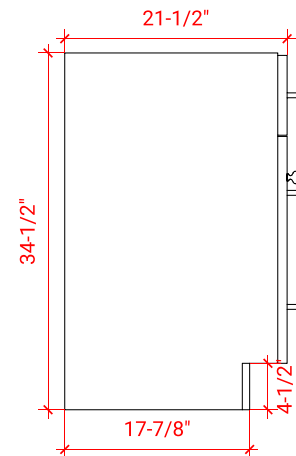

HAMLET 61" DOUBLE SINK CABINET

ARIEL

FO61D

BASE CABINET DIMENSIONS

60" W x 21.5" D x 34.5" H

FEATURES

- Solid wood frame & plywood panels
- Dovetail drawers and joints
- Soft closing doors & drawers

HARDWARE FINISHES

AVAILABLE COLORS

FRONT VIEW

SIDE VIEW

PLAN VIEW

61" DOUBLE RECTANGLE SINK THIN COUNTERTOP

OVERALL DIMENSIONS

61" W x 22" D x 0.75" H

COUNTERTOP OPTIONS

Carrara Marble
CW2-061D-REC-CT

FEATURES

- Solid countertop with mitered edges & seams
- Undermount white rectangular sink
- Pre-drilled for 8" widespread faucet

INCLUDED

- Countertop
- Matching Backsplash
- Sink

COUNTERTOP PLAN VIEW

EDGE SIDE VIEW

THREE DIMENSIONAL COUNTERTOP VIEW