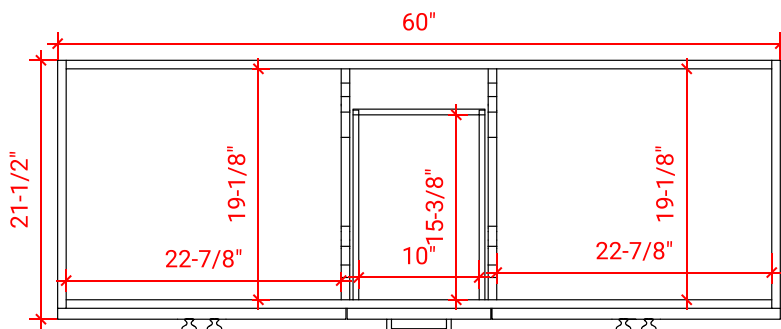

HAMLET 61" DOUBLE SINK CABINET

ARIEL

FO61D

BASE CABINET DIMENSIONS

60" W x 21.5" D x 34.5" H

FEATURES

- Solid wood frame & plywood panels
- Dovetail drawers and joints
- Soft closing doors & drawers

HARDWARE FINISHES

AVAILABLE COLORS

FRONT VIEW

SIDE VIEW

PLAN VIEW

61" DOUBLE RECTANGLE SINK THIN COUNTERTOP

OVERALL DIMENSIONS

61" W x 22" D x 0.75" H

COUNTERTOP OPTIONS

COUNTERTOP PLAN VIEW

EDGE SIDE VIEW

THREE DIMENSIONAL COUNTERTOP VIEW