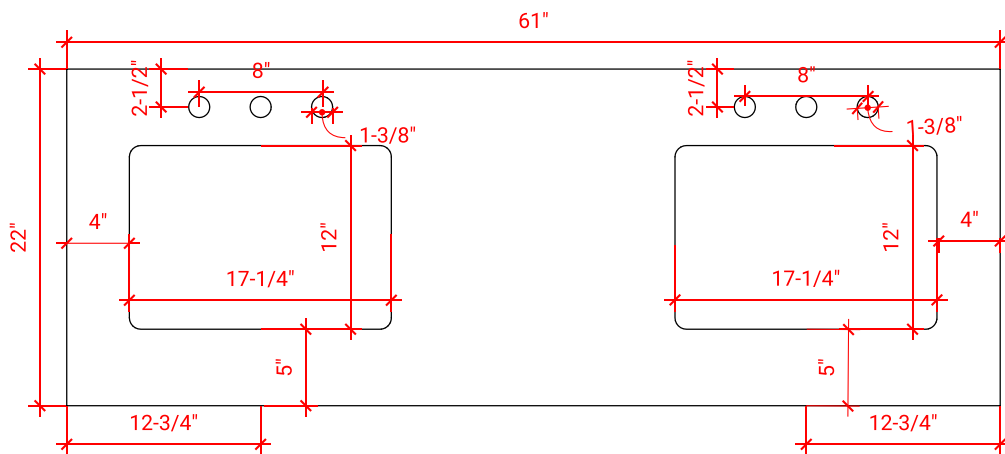

HAMLET 61" DOUBLE SINK CABINET

ARIEL

FO61D

BASE CABINET DIMENSIONS

60" W x 21.5" D x 34.5" H

FEATURES

- Solid wood frame & plywood panels
- Dovetail drawers and joints
- Soft closing doors & drawers

HARDWARE FINISHES

AVAILABLE COLORS

FRONT VIEW

SIDE VIEW

PLAN VIEW

61" DOUBLE RECTANGLE SINK THIN COUNTERTOP

OVERALL DIMENSIONS

61" W x 22" D x 0.75" H

COUNTERTOP OPTIONS

Carrara Marble
CW2-061D-REC-CT

FEATURES

- Solid countertop with mitered edges & seams
- Undermount white rectangular sink
- Pre-drilled for 8" widespread faucet

INCLUDED

- Countertop
- Matching Backsplash
- Sink

COUNTERTOP PLAN VIEW

EDGE SIDE VIEW

THREE DIMENSIONAL COUNTERTOP VIEW