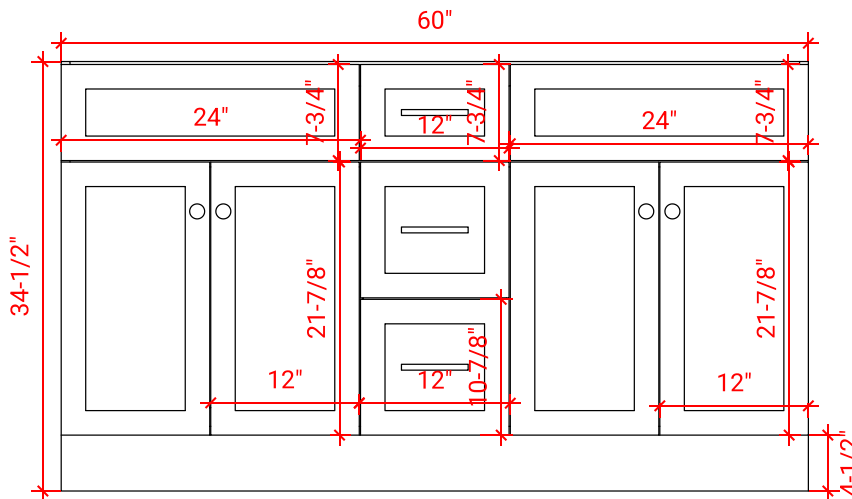

HAMLET 61" DOUBLE SINK CABINET

ARIEL

FO61D

BASE CABINET DIMENSIONS

60" W x 21.5" D x 34.5" H

FEATURES

- Solid wood frame & plywood panels
- Dovetail drawers and joints
- Soft closing doors & drawers

HARDWARE FINISHES

AVAILABLE COLORS

FRONT VIEW

SIDE VIEW

PLAN VIEW

61" DOUBLE RECTANGLE SINK THIN COUNTERTOP

OVERALL DIMENSIONS

61" W x 22" D x 0.75" H

COUNTERTOP OPTIONS

Carrara Marble
CW2-061D-REC-CT

FEATURES

- Solid countertop with mitered edges & seams
- Undermount white rectangular sink
- Pre-drilled for 8" widespread faucet

INCLUDED

- Countertop
- Matching Backsplash
- Sink

COUNTERTOP PLAN VIEW

EDGE SIDE VIEW

THREE DIMENSIONAL COUNTERTOP VIEW